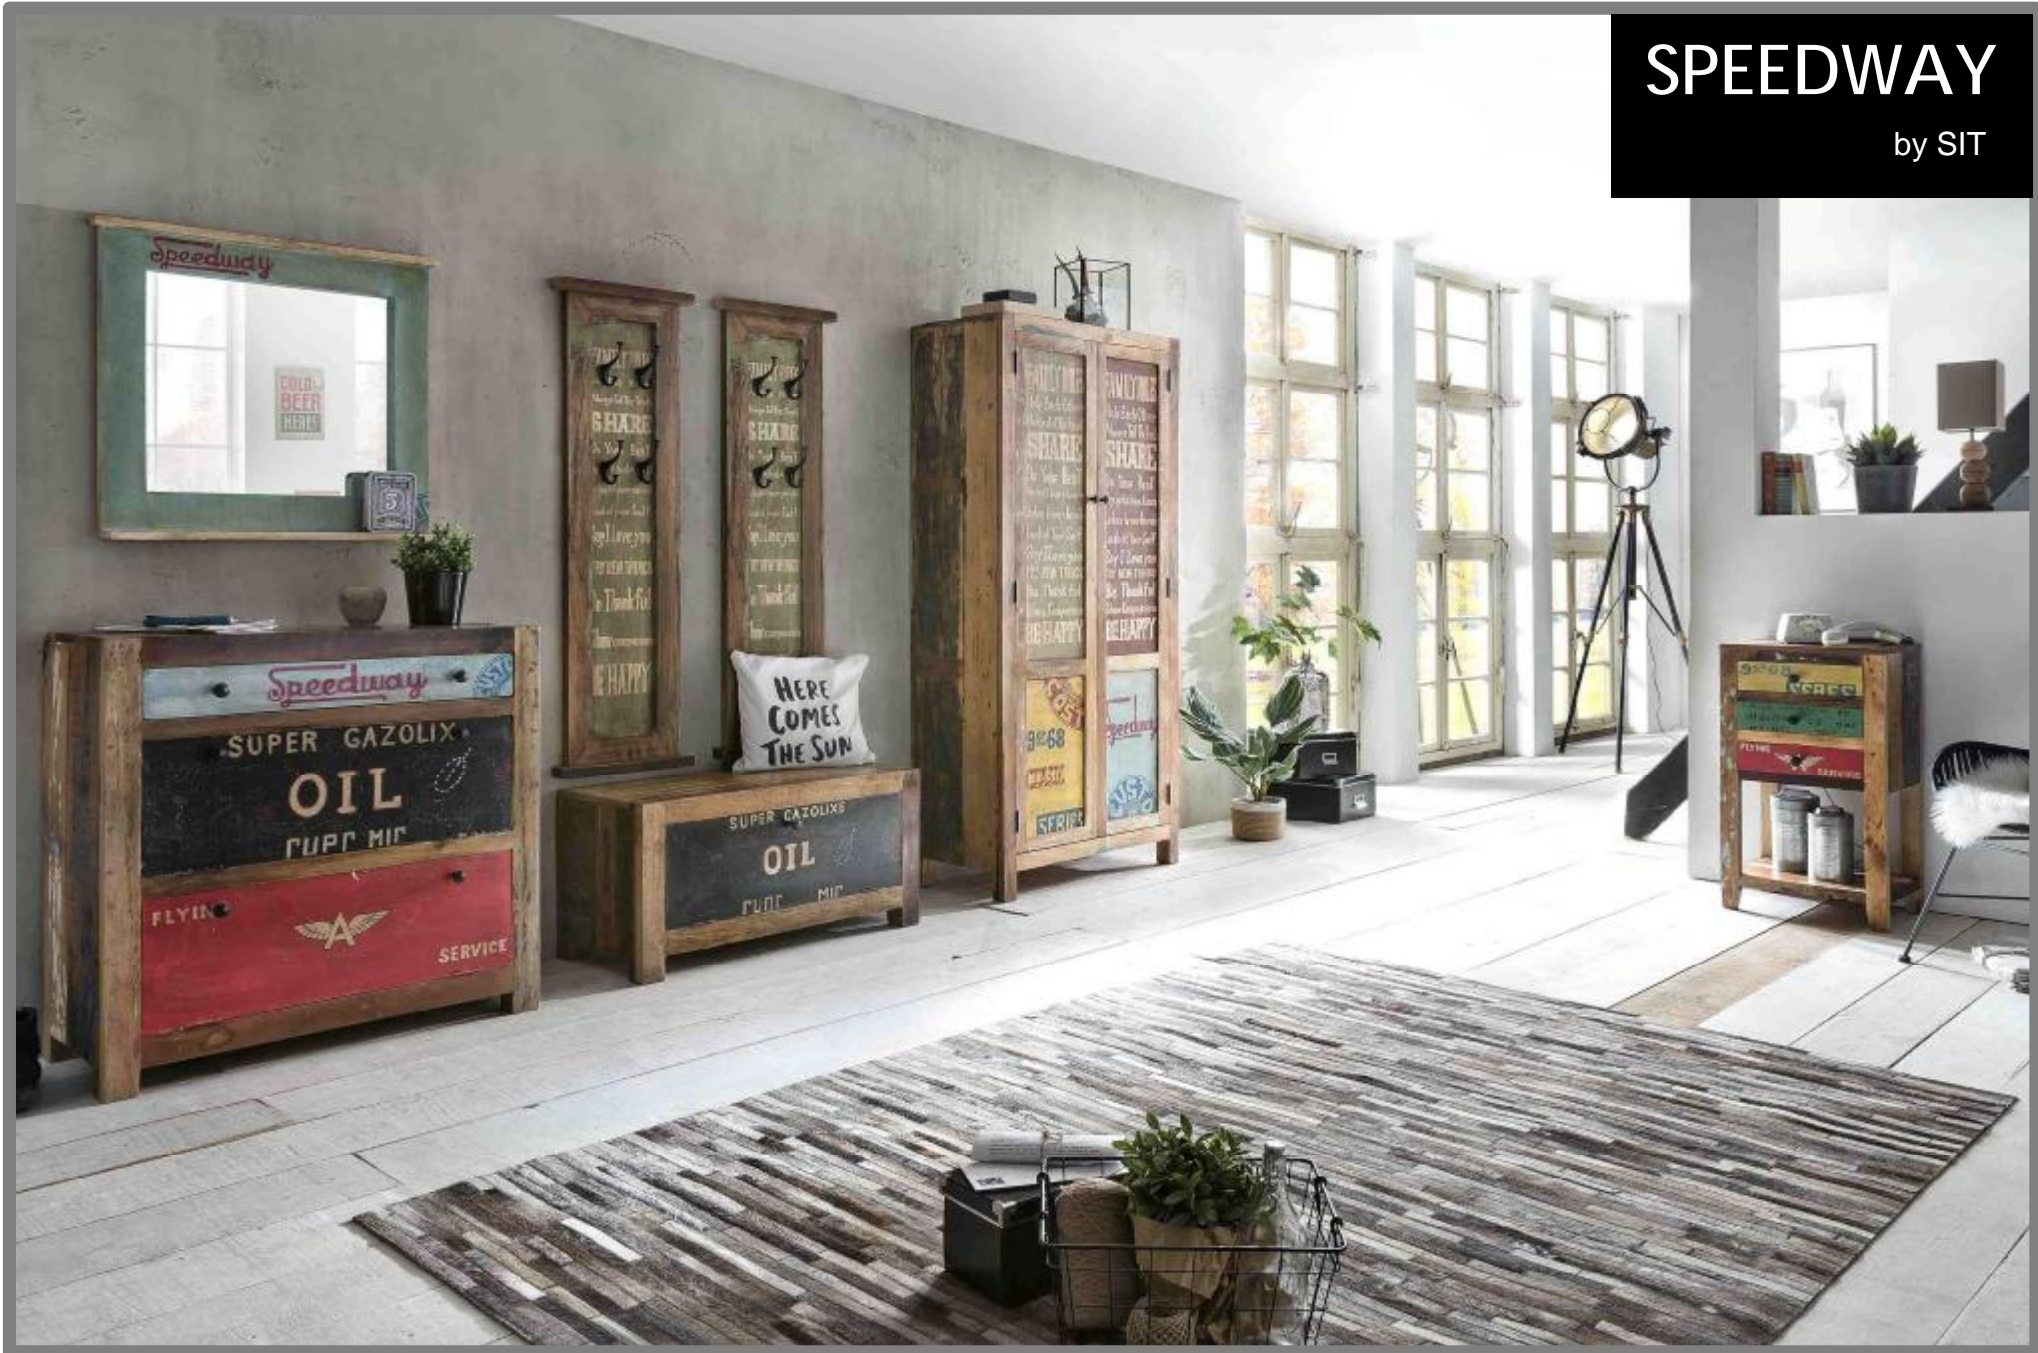

SPEEDWAY

by SIT