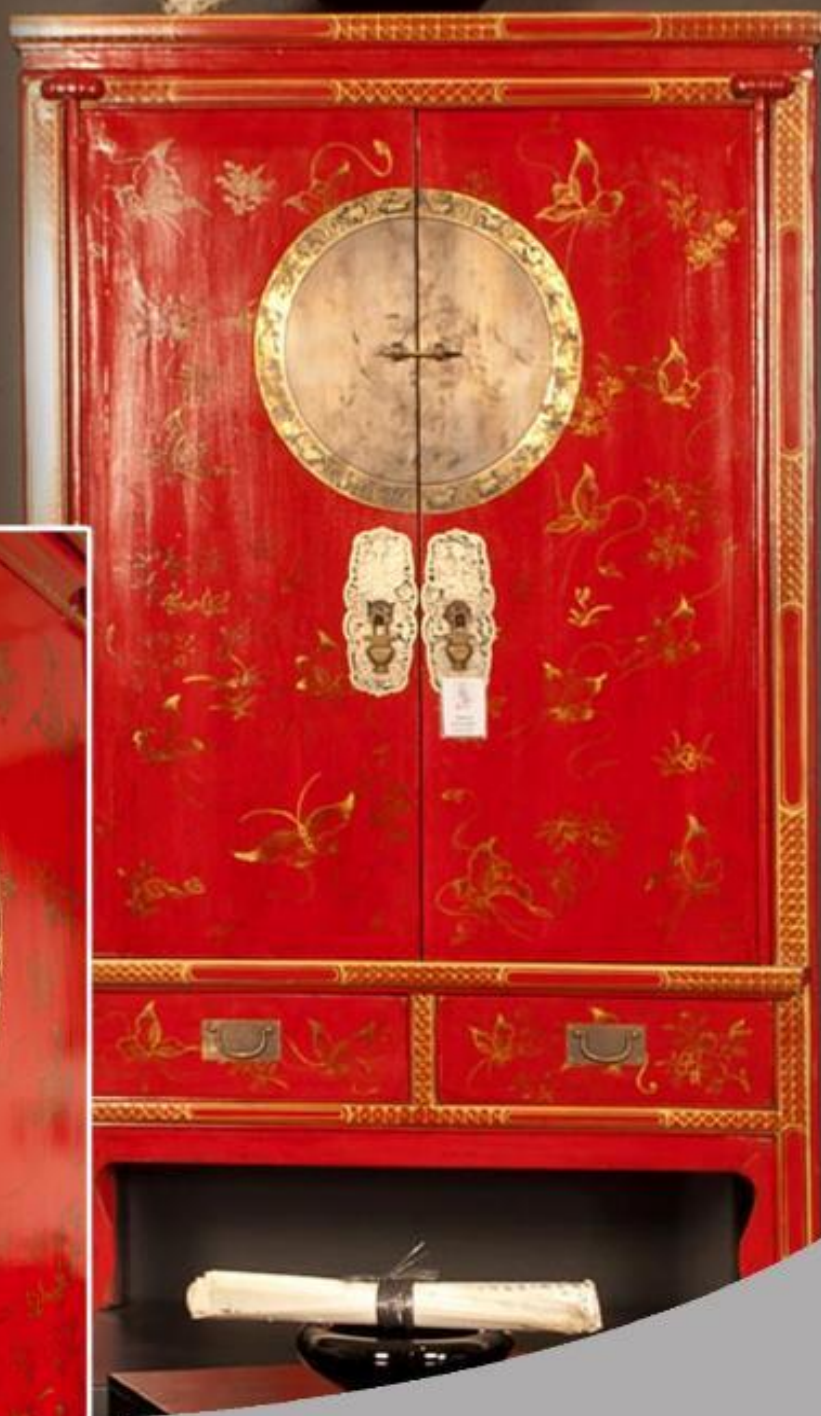

CHINESE

SIT

for young