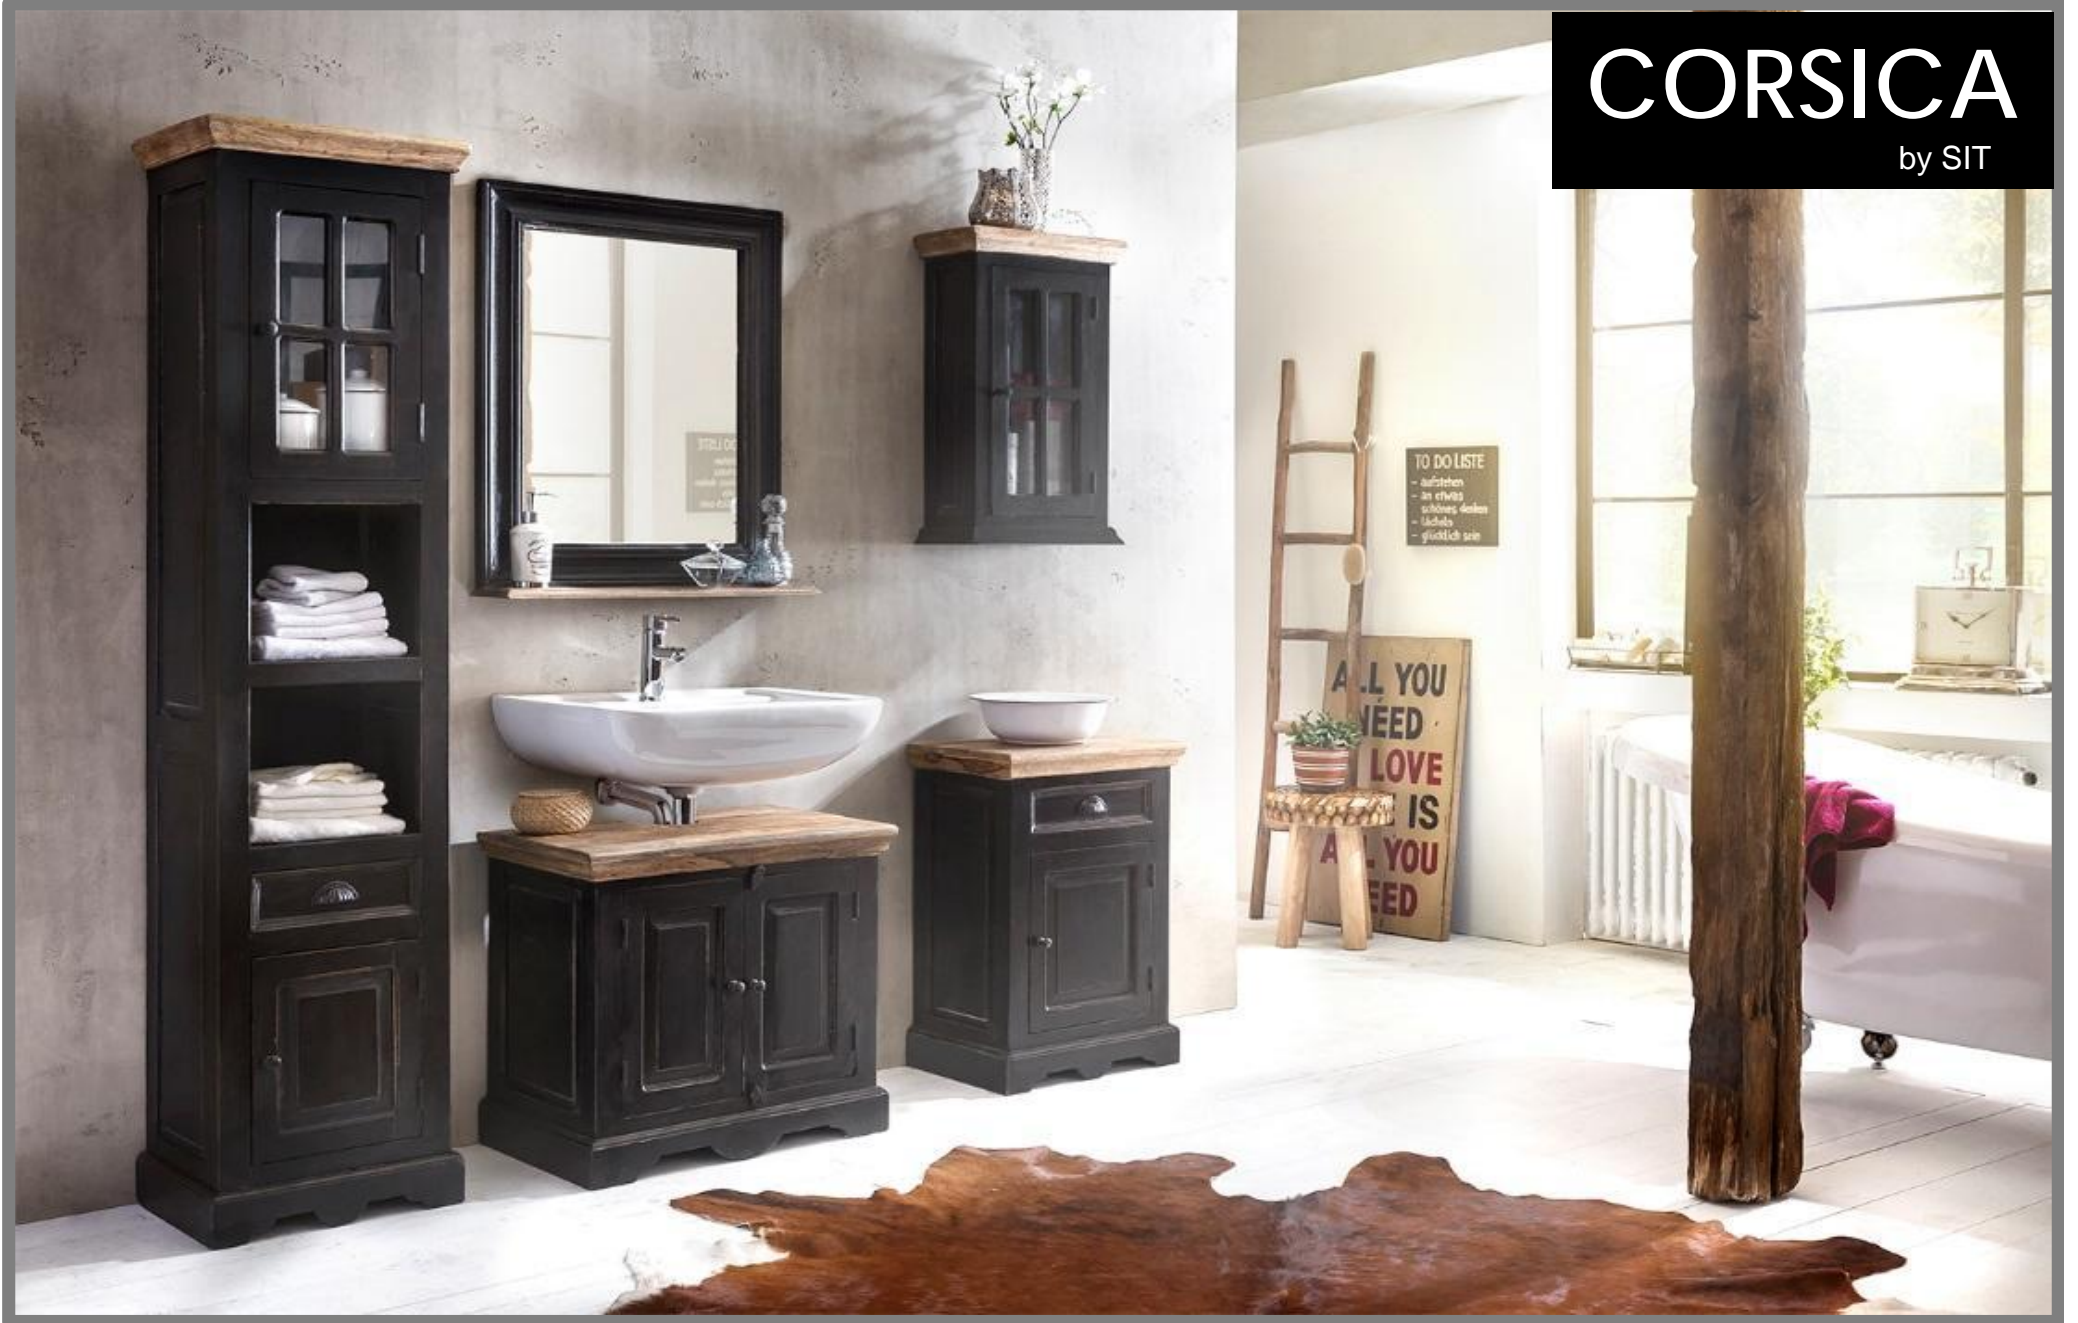

CORSICA

by SIT