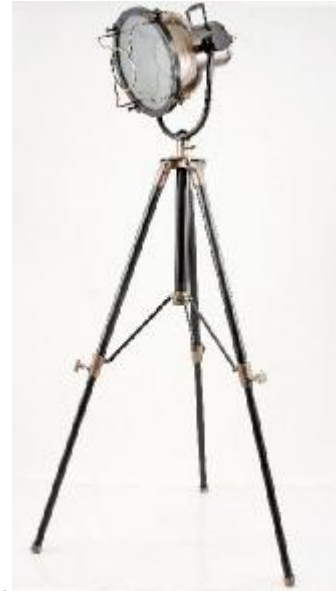

floor lamp 1099-08
aluminum bronze finish
structured glass, base black
E27, 220-240V AC, 40 W
16.5"Wx15.7"Dx72.4"H