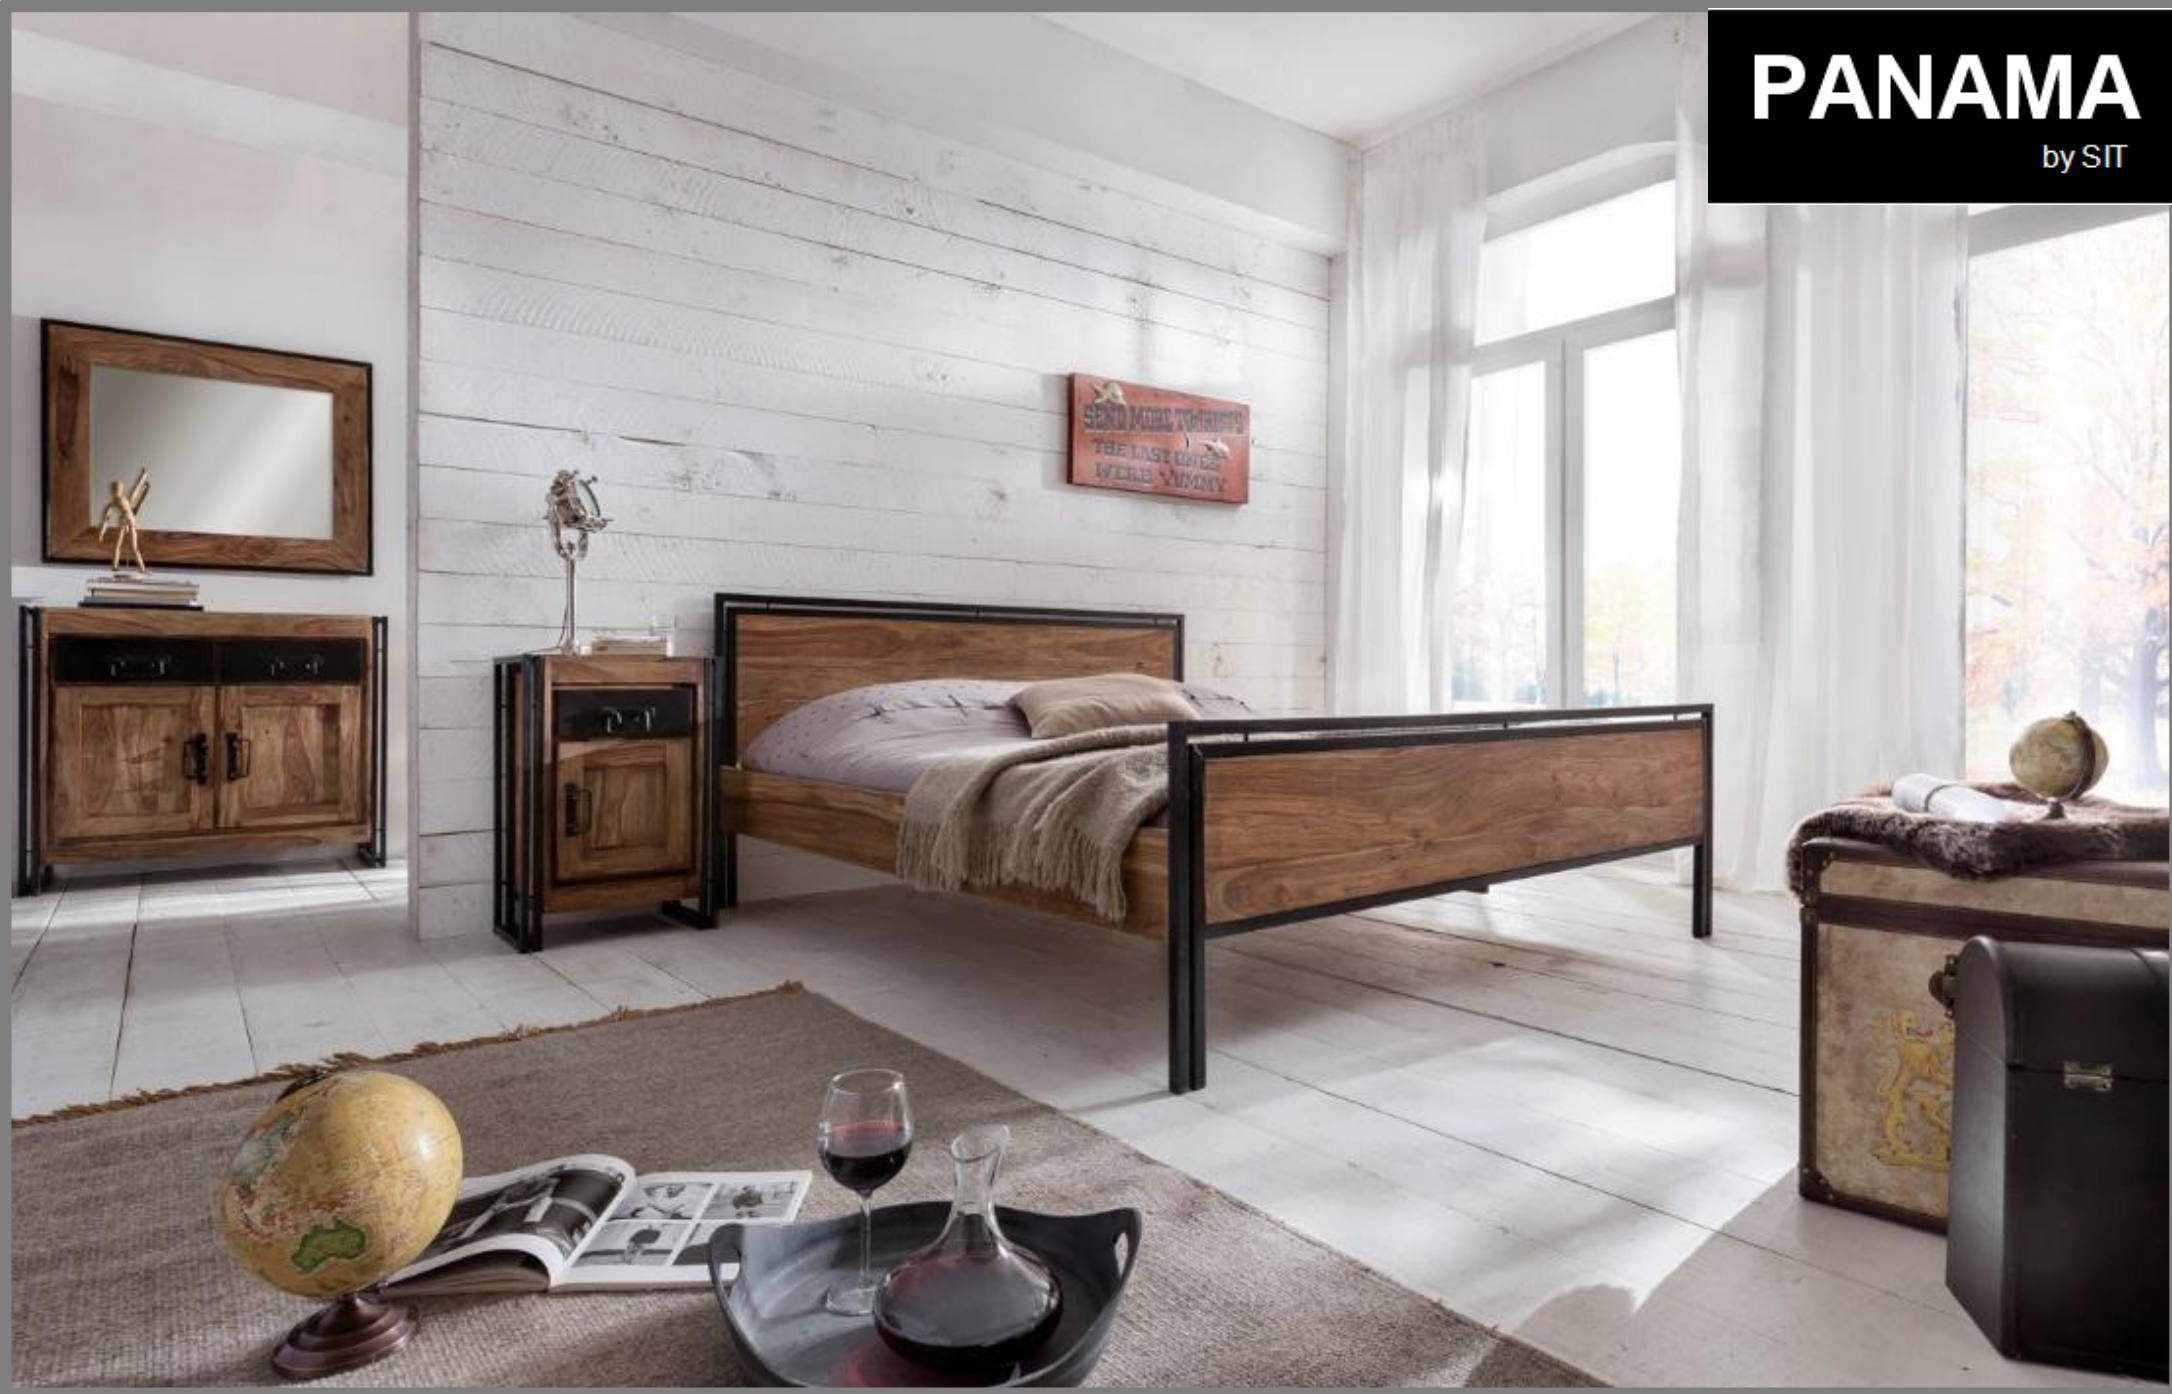

PANAMA

by SIT