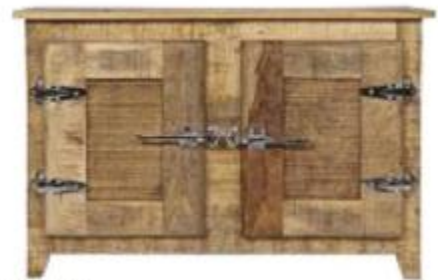

Vanity

2507-01

2 doors

34.6"Wx12.2"Dx23.8"H