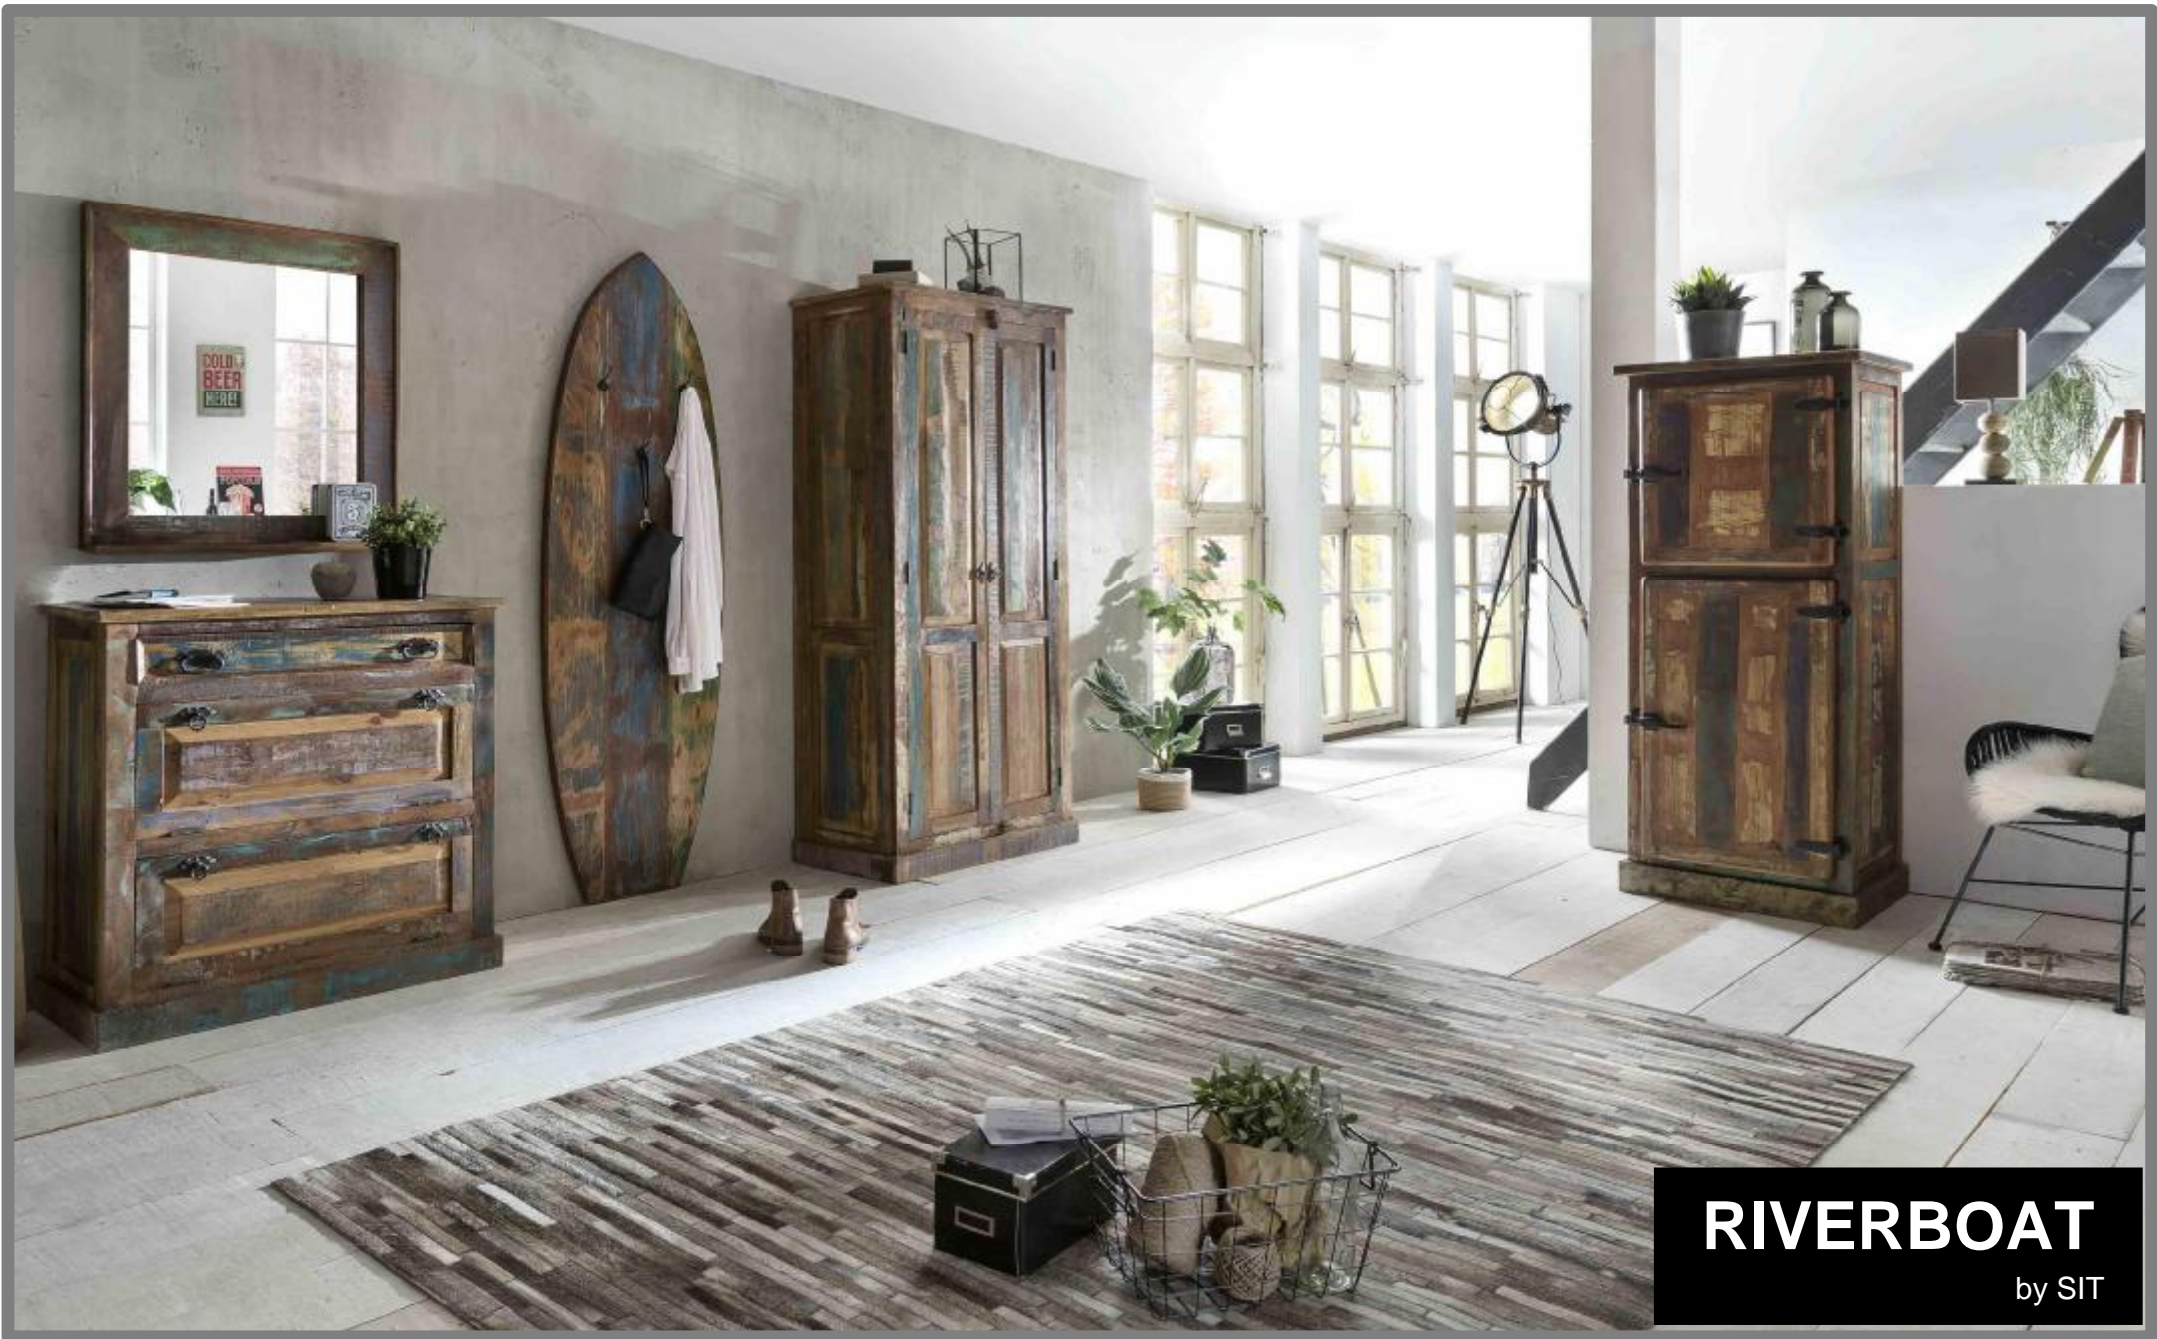

Wall element 3028-95
2 doors, 1 open compartme
31.5"Wx6.7"Dx15.7"H

Desk 3007-95
3 drawers
47.2"Wx20.9"Dx29.9"H

RIVERBOAT

by SIT

RIVERBOAT

by SIT

RIVERBOAT

by SIT