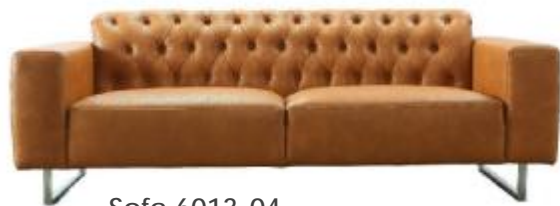

Sofa 6013-04
Recycled leather/Vinyl in
brown
WDH 86.2"x33.9"x30.3"