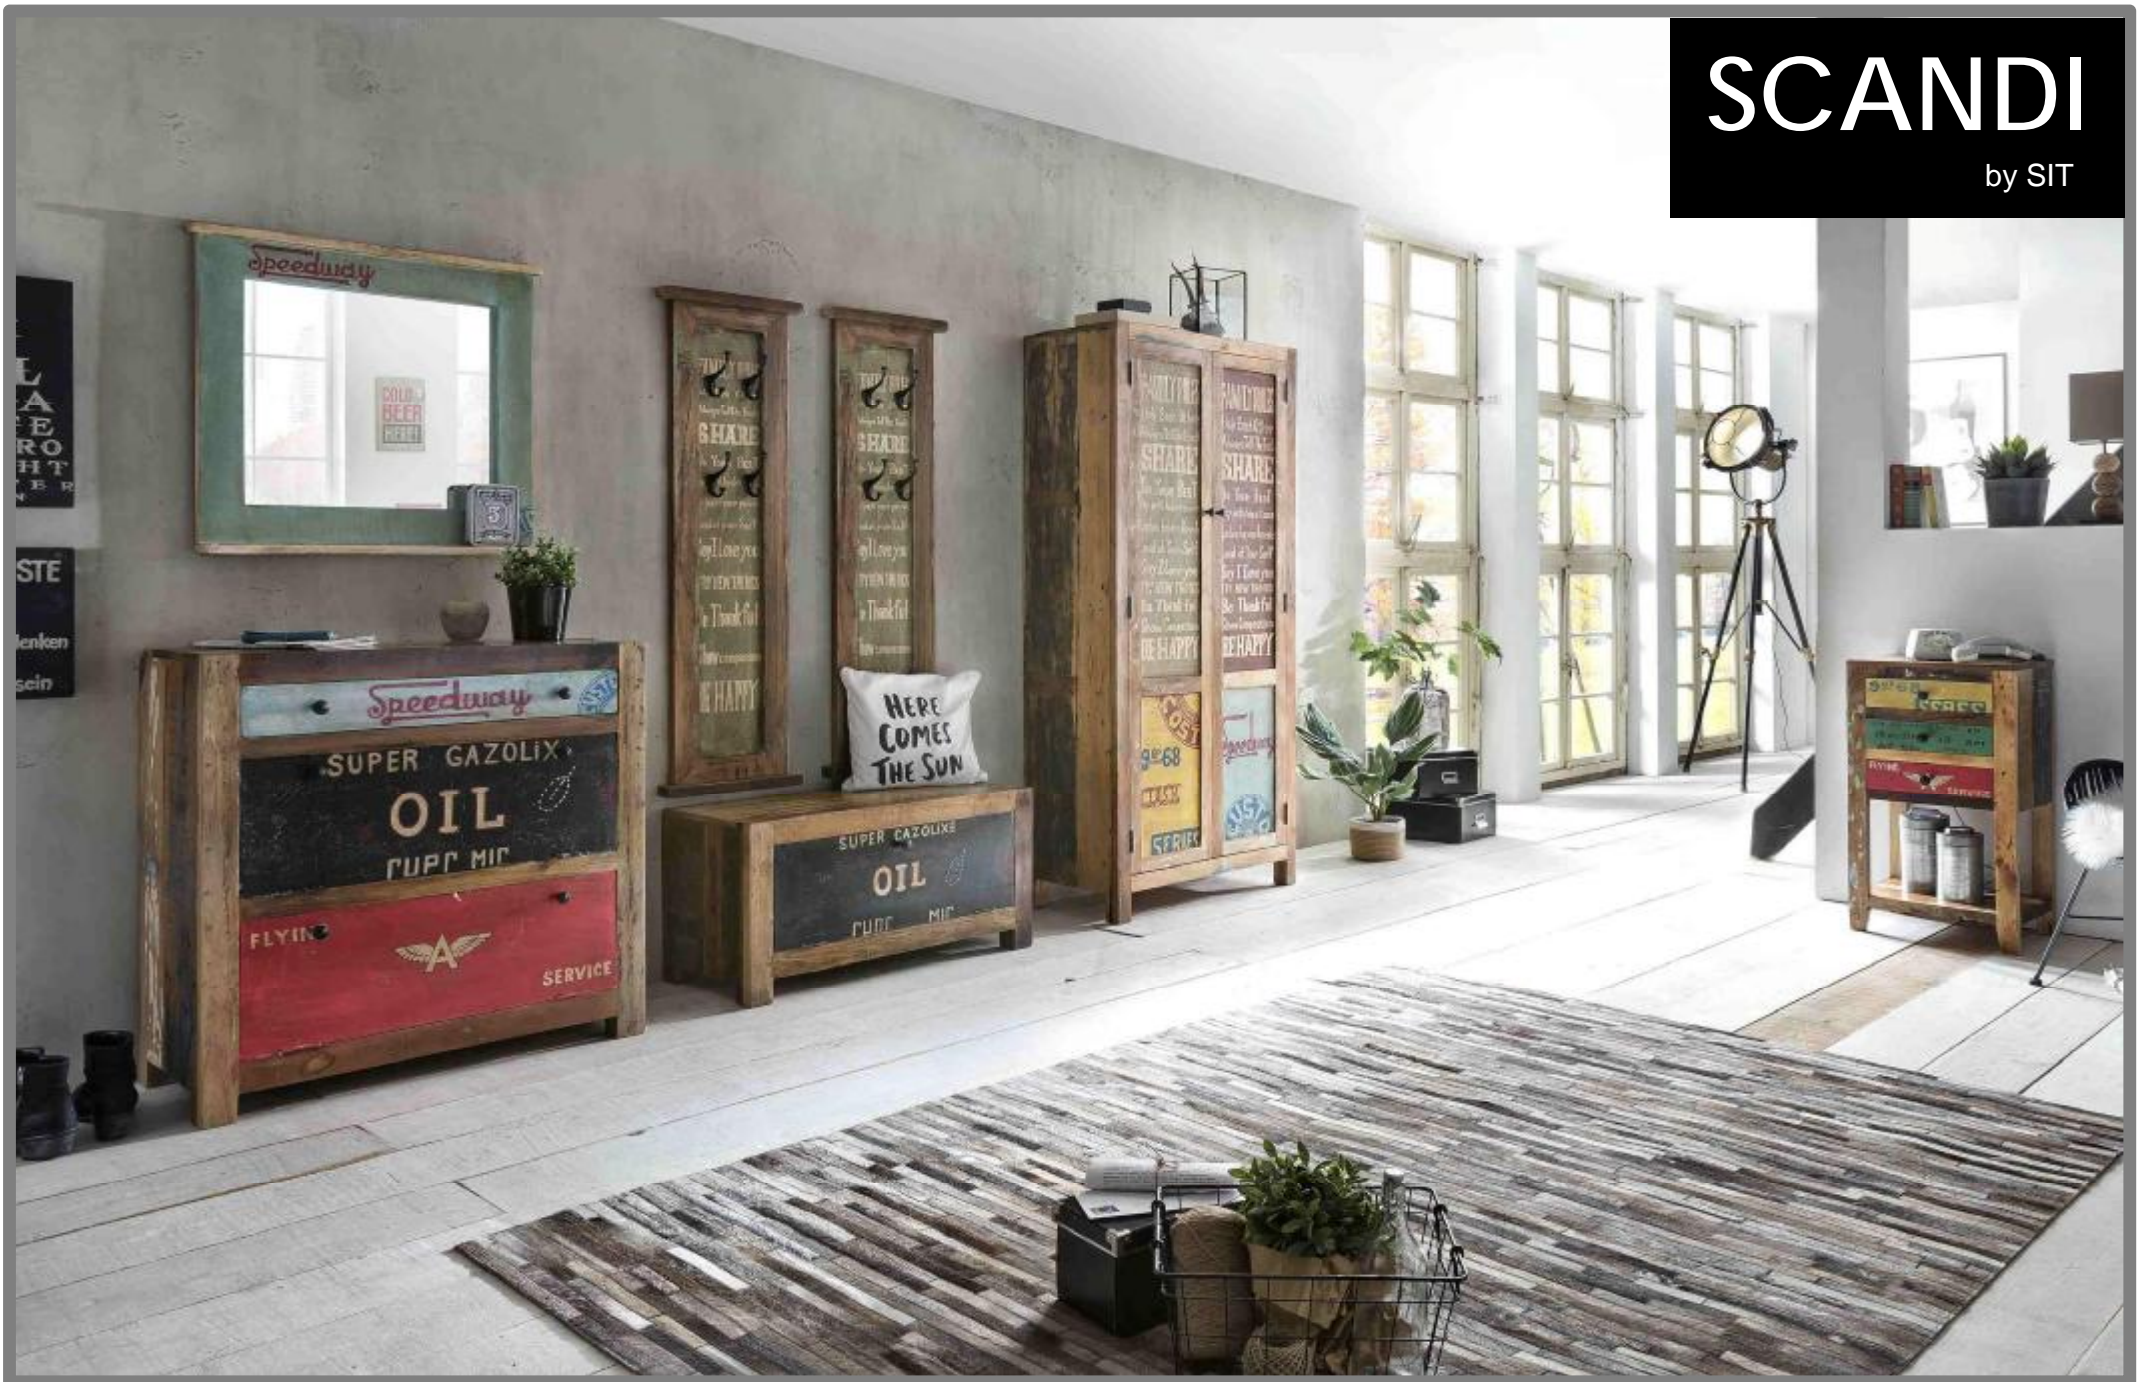

SCANDI

by SIT

SCANDI

by SIT

SCANDI -

natural sheesham with painted drawers

SCANDI – Since the dawn of the new millennium, chic minimalism has been at the forefront. Our new series SCANDI combines purist Scandinavian style with style and elegance. The collection is marvelously timeless, clean, cool and refined. No matter whether used as a lowboard or a desk, whether in a dining area or bedroom, the stylish design of these single units brings a touch of exclusivity to every room and a modern update.