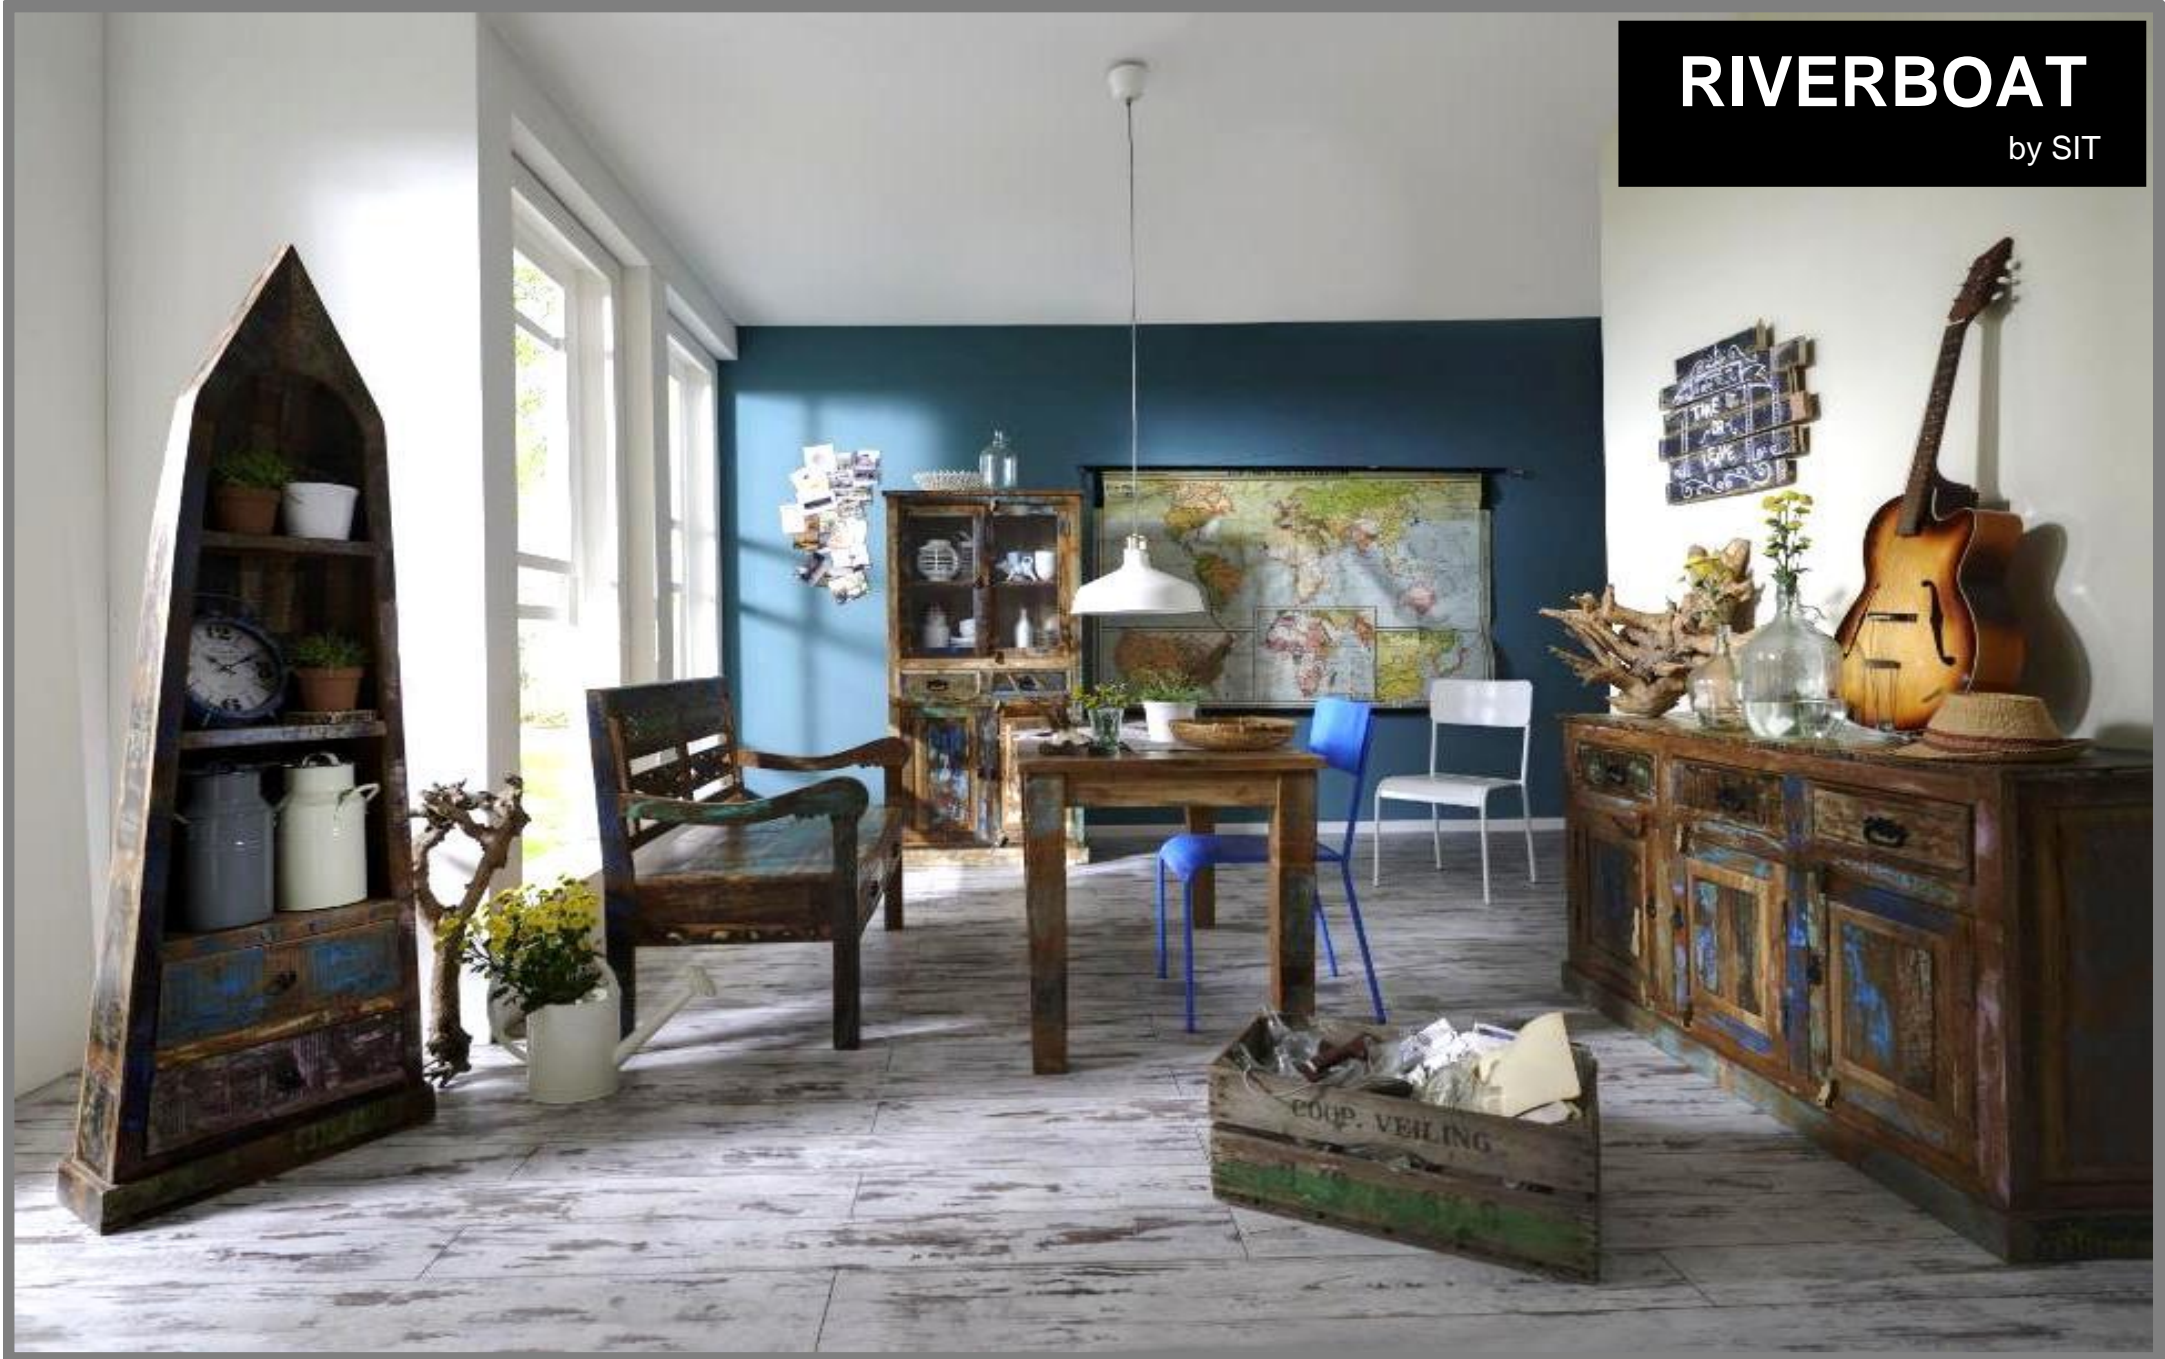

Wall element 3028-95
2 doors, 1 open compartme
31.5"Wx6.7"Dx15.7"H

Desk 3007-95
3 drawers
47.2"Wx20.9"Dx29.9"H

RIVERBOAT

by SIT

RIVERBOAT

by SIT

RIVERBOAT

by SIT