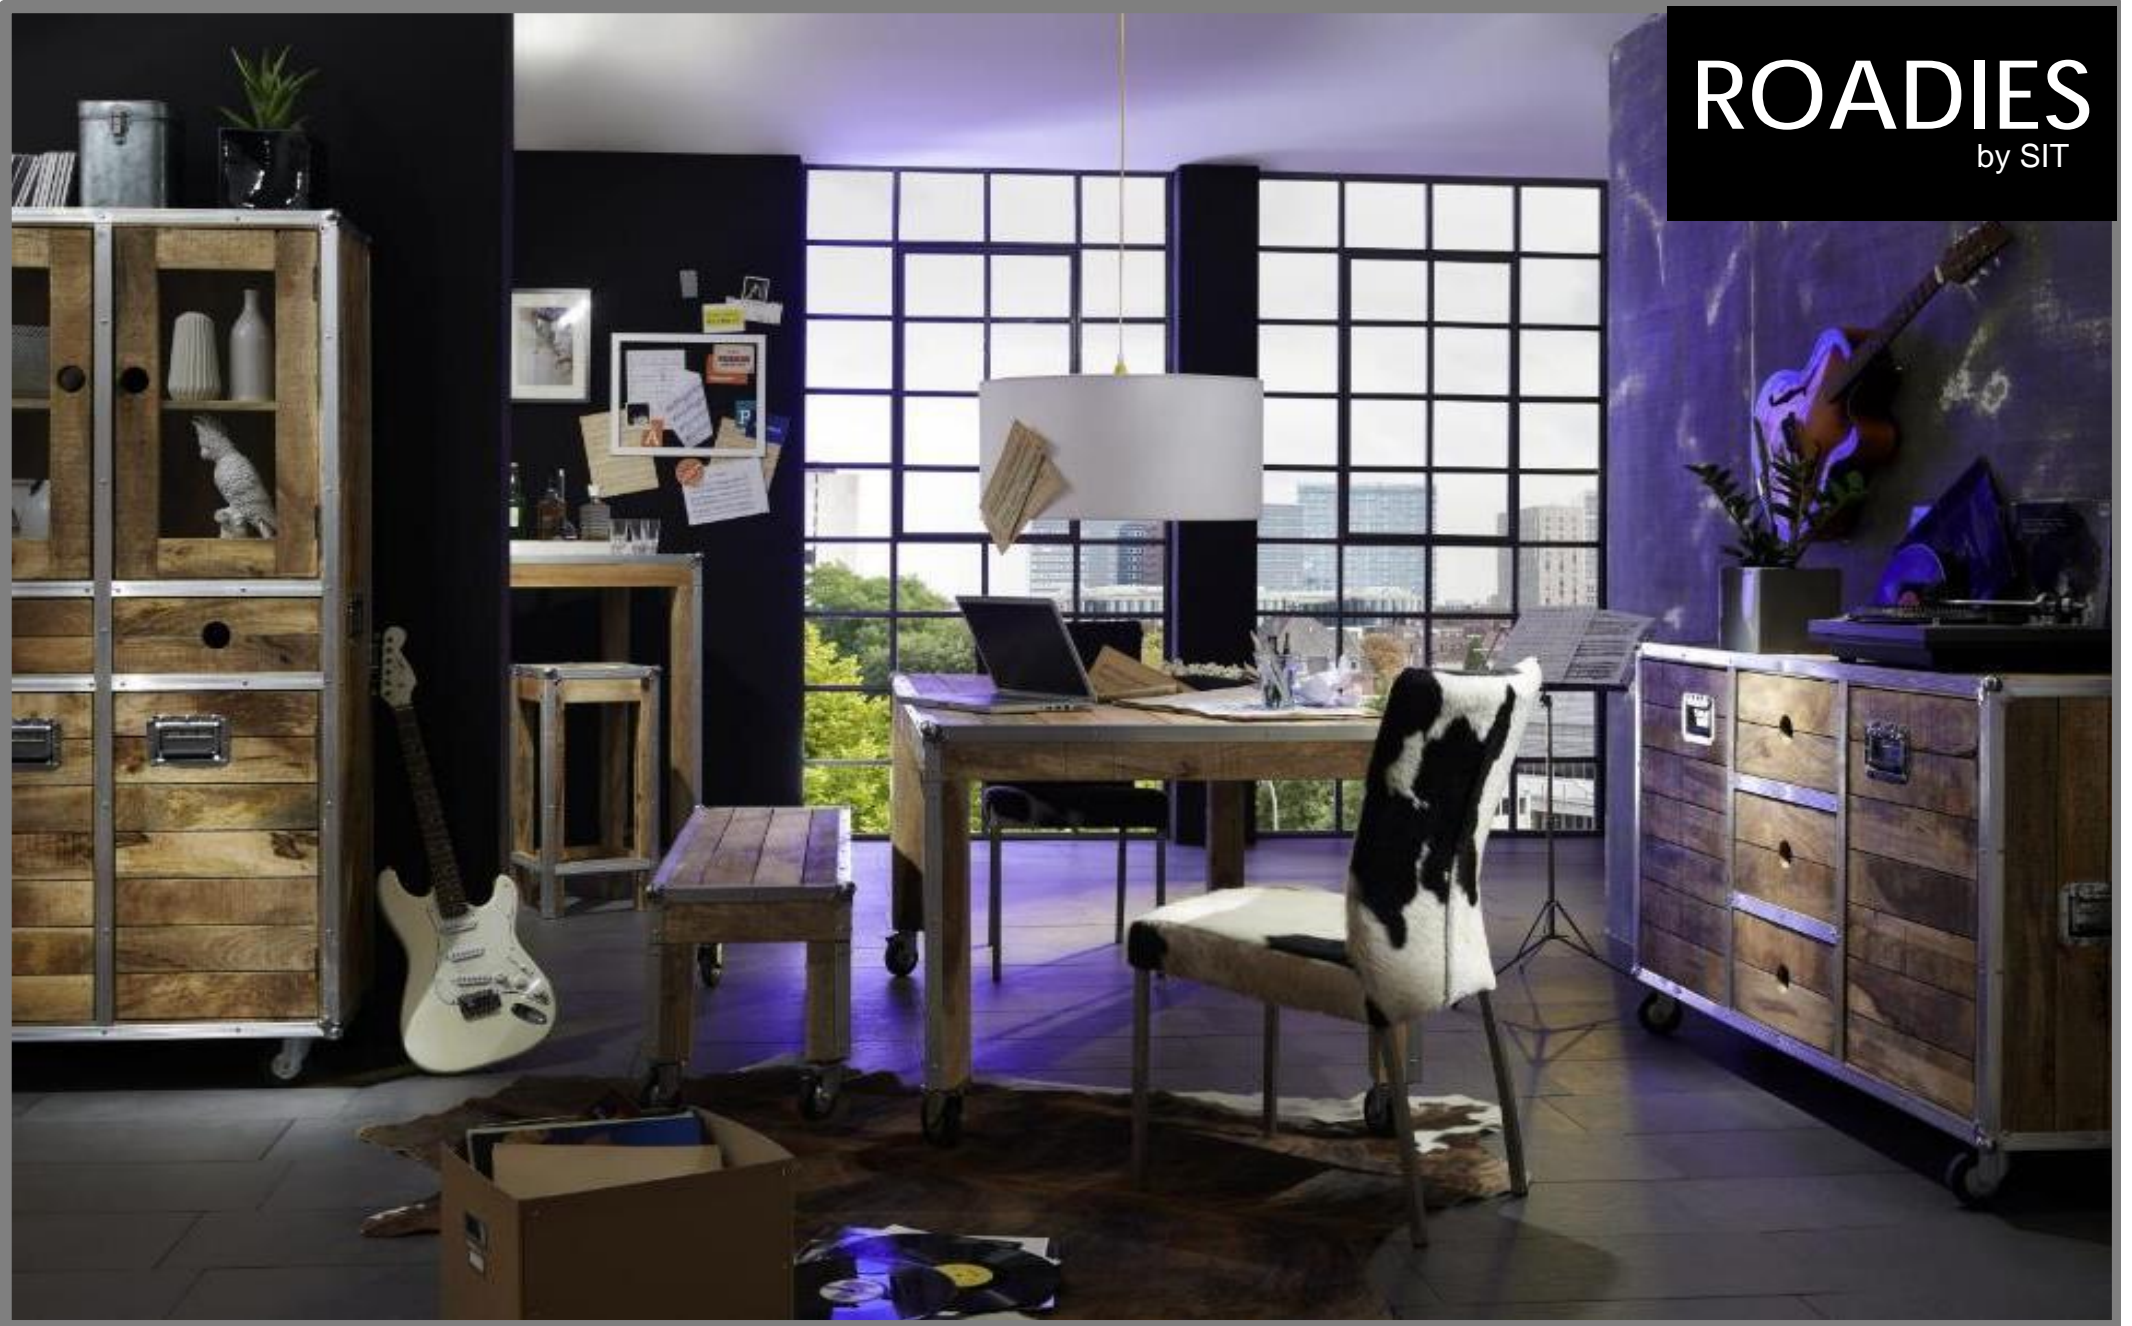

Bed 9100-98
for mattresses 180x200 cm
74.8"Wx86.6"Dx39.4"H

ROADIES

by SIT

ROADIES

by SIT

ROADIES

by SIT

ROADIES